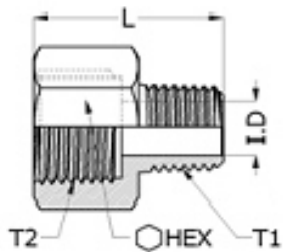

オスメスニップル

材質:C3604 / 単位:mm

品番	T 1	T 2	L	I.D	HEX
BFMF-02	R1/8	Rc1/8	21.0	5.5	12
BFMF-0204	R1/8	Rc1/4	24.0	5.5	17
BFMF-0206	R1/8	Rc3/8	24.0	5.5	21
BFMF-0402	R1/4	Rc1/8	24.0	8.5	14
BFMF-04	R1/4	Rc1/4	27.0	8.0	17
BFMF-0406	R1/4	Rc3/8	27.0	8.0	21
BFMF-0408	R1/4	Rc1/2	30.0	8.0	24
BFMF-0602	R3/8	Rc1/8	22.0	8.5	17
BFMF-0604	R3/8	Rc1/4	27.0	11.5	17
BFMF-06	R3/8	Rc3/8	27.0	10.5	21
BFMF-0608	R3/8	Rc1/2	30.0	10.5	24
BFMF-0804	R1/2	Rc1/4	29.5	11.5	21
BFMF-0806	R1/2	Rc3/8	29.5	15.0	21
BFMF-08	R1/2	Rc1/2	32.5	14.0	24