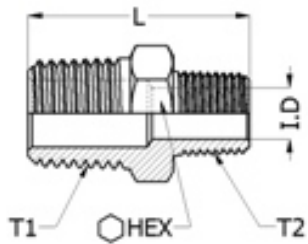

# 六角ニップル

材質:C3604 / 単位:mm

品番	T 1	T 2	L	I.D	HEX
BFN-02	R1/8	R1/8	23.0	6.0	10
BFN-0402	R1/4	R1/8	26.0	5.5	14
BFN-04	R1/4	R1/4	29.0	8.0	14
BFN-0602	R3/8	R1/8	26.0	5.5	17
BFN-0604	R3/8	R1/4	29.0	8.0	17
BFN-06	R3/8	R3/8	29.0	10.5	17
BFN-0802	R1/2	R1/8	29.5	5.5	21
BFN-0804	R1/2	R1/4	32.5	8.0	21
BFN-0806	R1/2	R3/8	32.5	10.5	21
BFN-08	R1/2	R1/2	35.0	14.0	21
BFN-1204	R3/4	R1/4	34.0	8.0	27
BFN-1206	R3/4	R3/8	34.0	10.5	27
BFN-1208	R3/4	R1/2	36.5	14.0	27
BFN-12	R3/4	R3/4	37.0	19.0	27
BFN-1608	R1	R1/2	40.0	14.0	34
BFN-1612	R1	R3/4	40.5	19.0	34
BFN-16	R1	R1	43.0	24.0	34
BFN-20	R1,1/4	R1,1/4	46.0	32.0	42